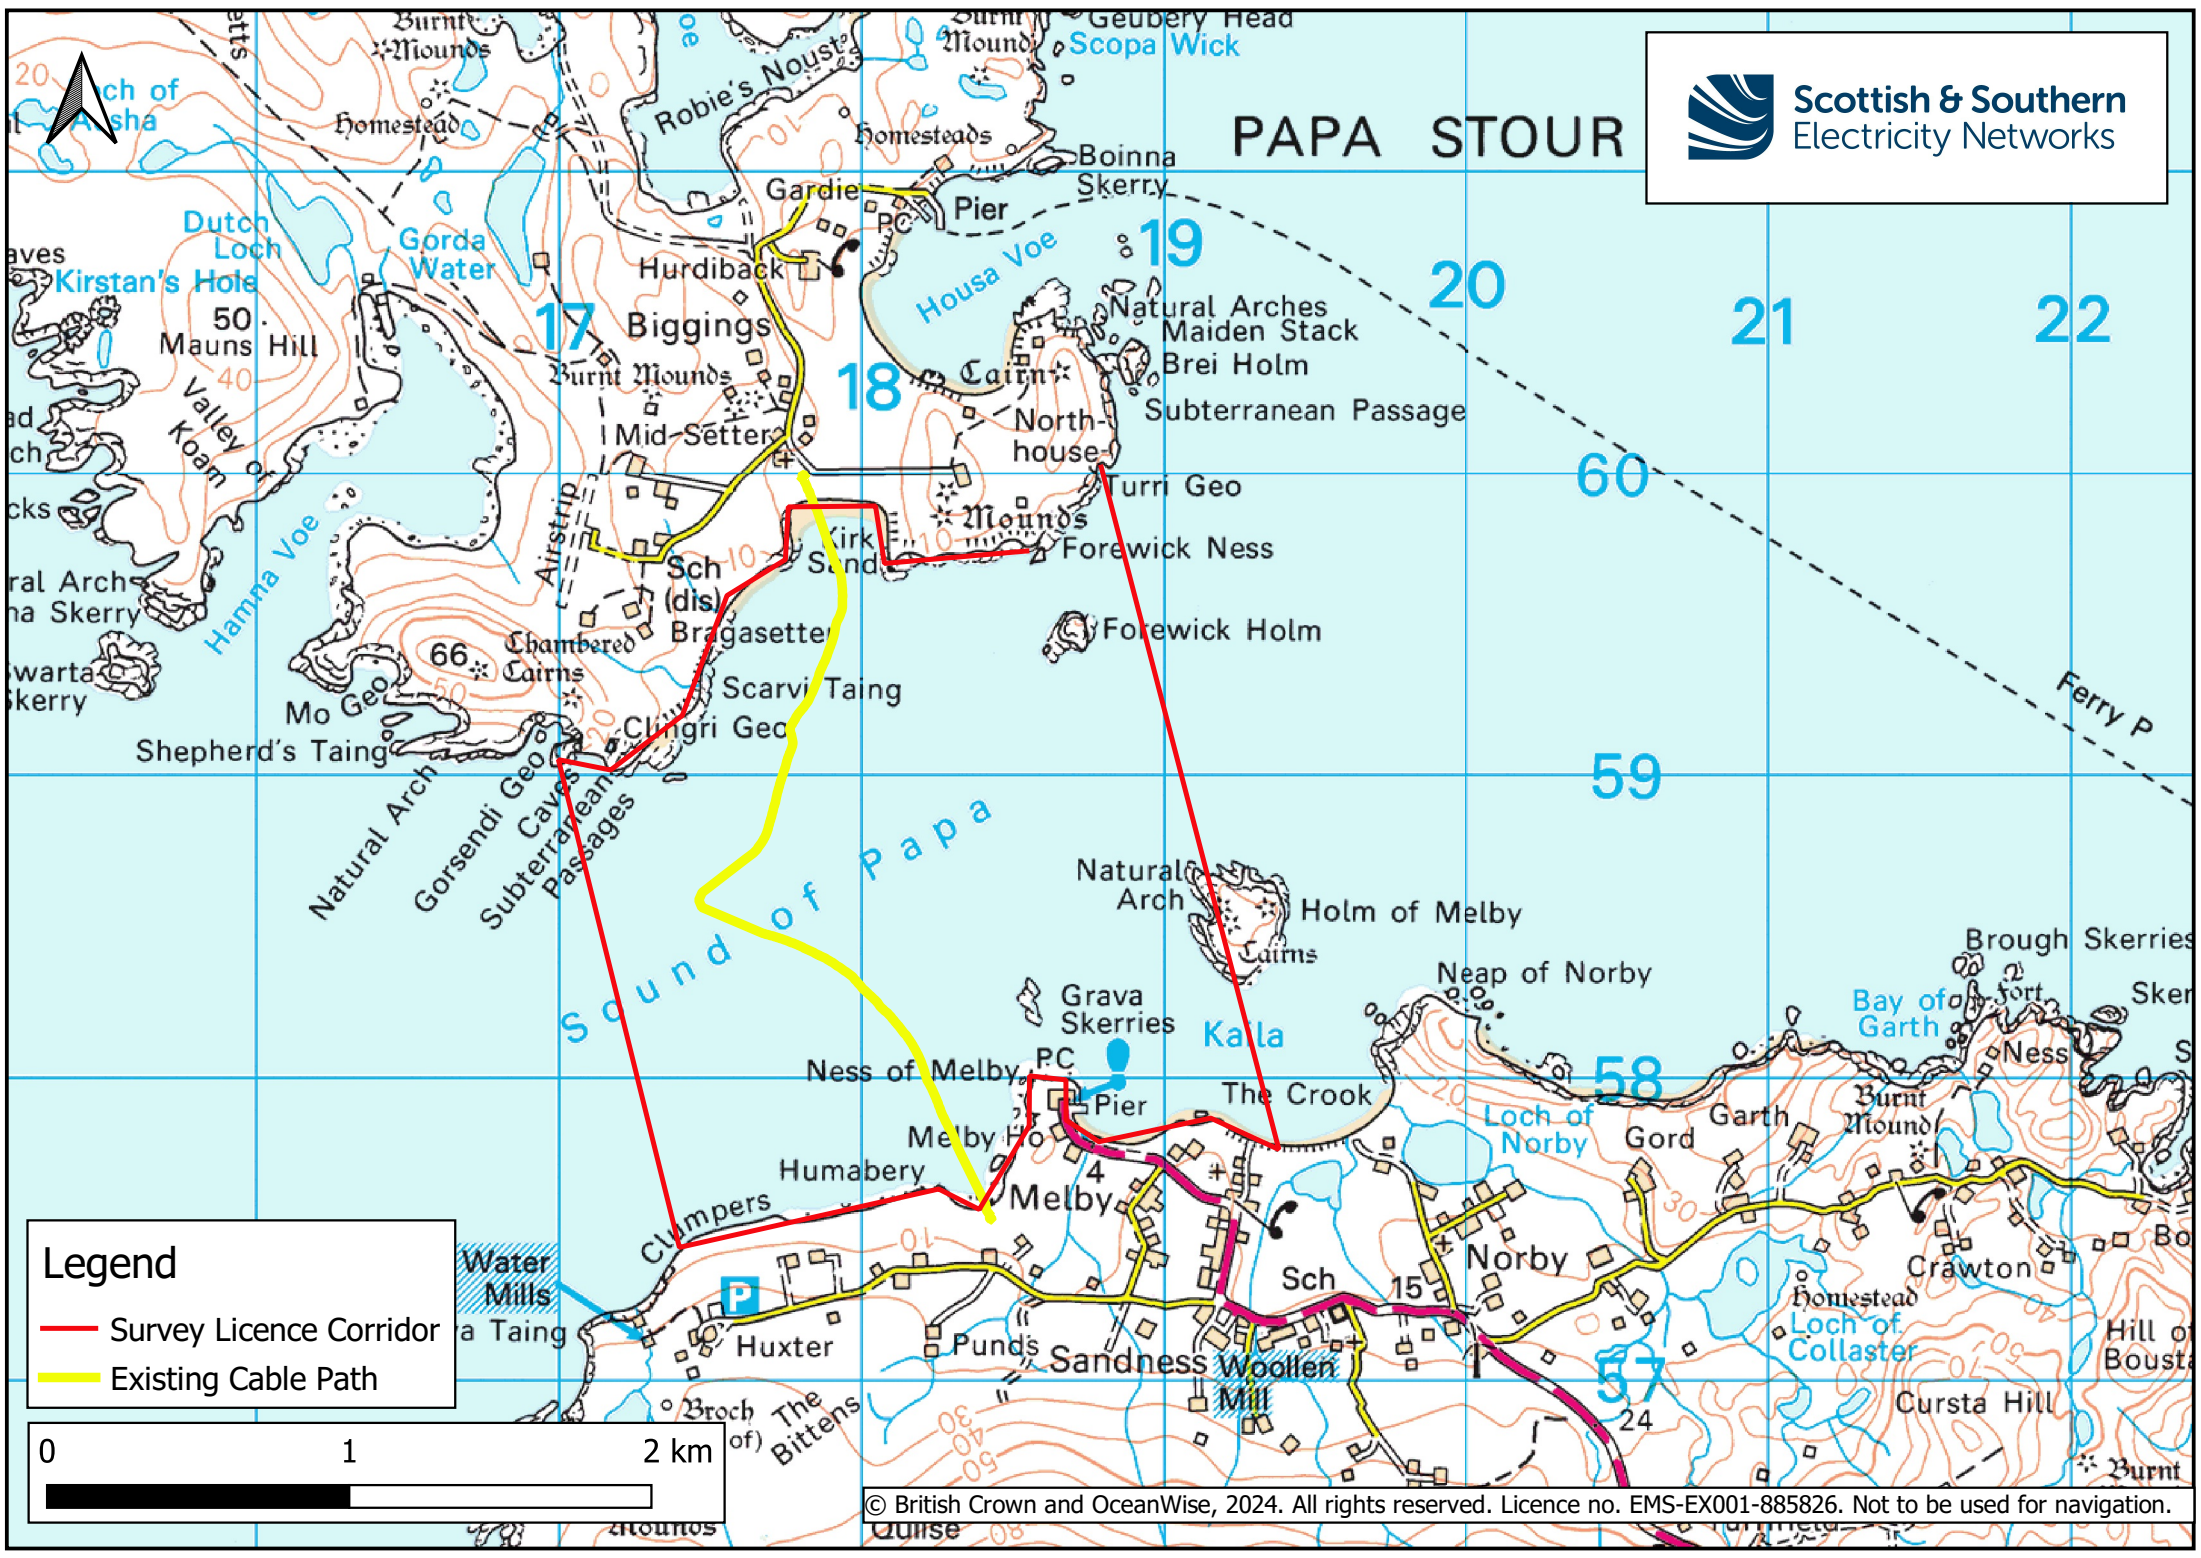

PAPA STOUR

Legend

- Survey Licence Corridor
- Existing Cable Path